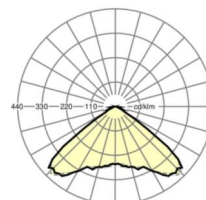

MECHANICS

Housing colour	black RAL 9005
Dimensions (LxWxDxH)	765mm x 55mm x 35mm
Weight (net)	0.85kg
Type of installation	Mounting rail system installation, Ceiling-mounted light structure, Pendant light structure

Dimensions

L	765 mm	Length
B	55 mm	Width
H	35 mm	Height

DEEP-LINK

<https://www.regiolux.de/en/article/19070003004>

Reference	LED 200lm 760
ηLB	100 %
Φ ↓/↑	100 % / 0 %
UGR lat./long.	31.1 / 31.1